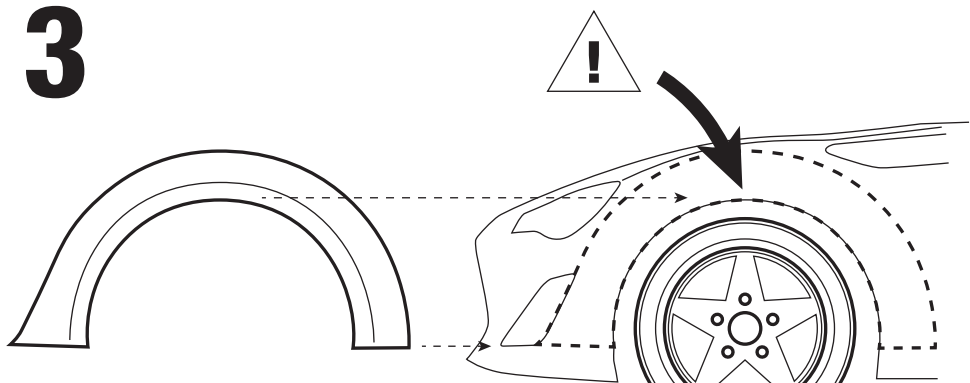

SCION FR-S WIDE BODY FENDER ARCHES
BASIC INSTALLATION GUIDE

ML24

X44

X44

1

2

X44

3