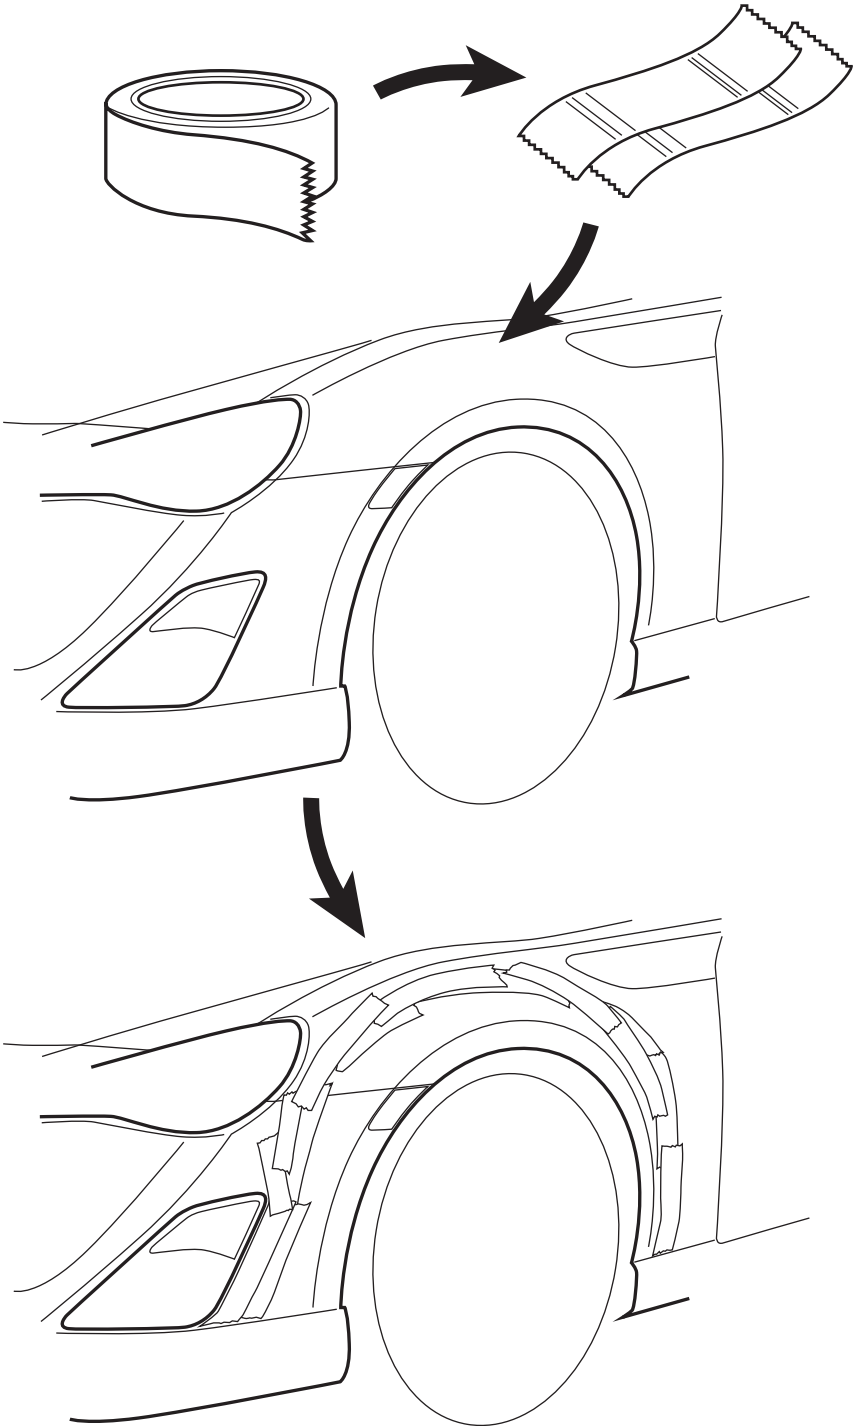

SCION FR-S WIDE BODY FENDER ARCHES
BASIC INSTALLATION GUIDE

ML24

X44

X44

1

2

X44

3