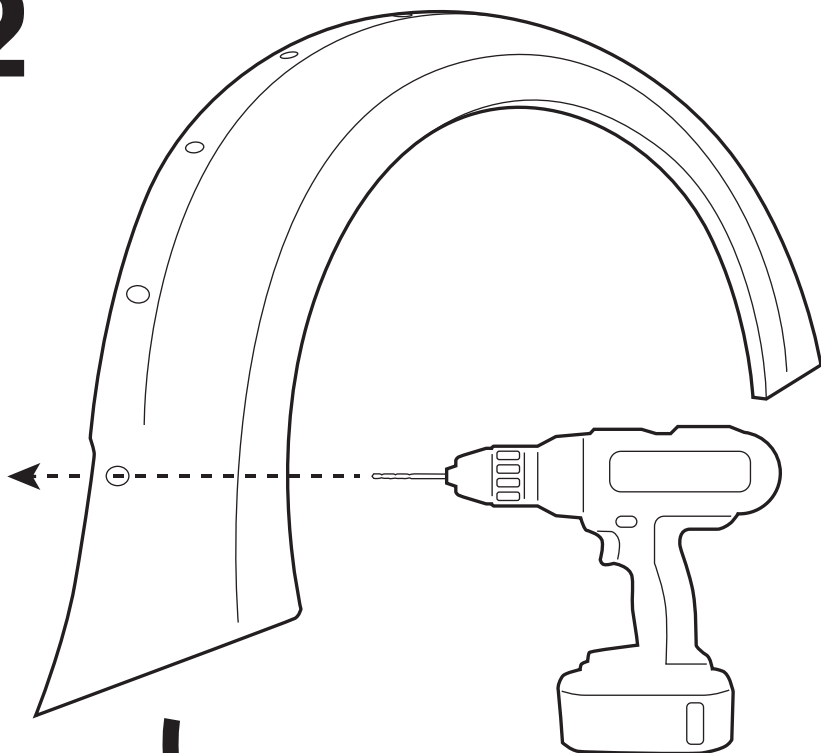

SCION FR-S WIDE BODY FENDER ARCHES
BASIC INSTALLATION GUIDE

ML24

X44

X44

1

2

X44

3