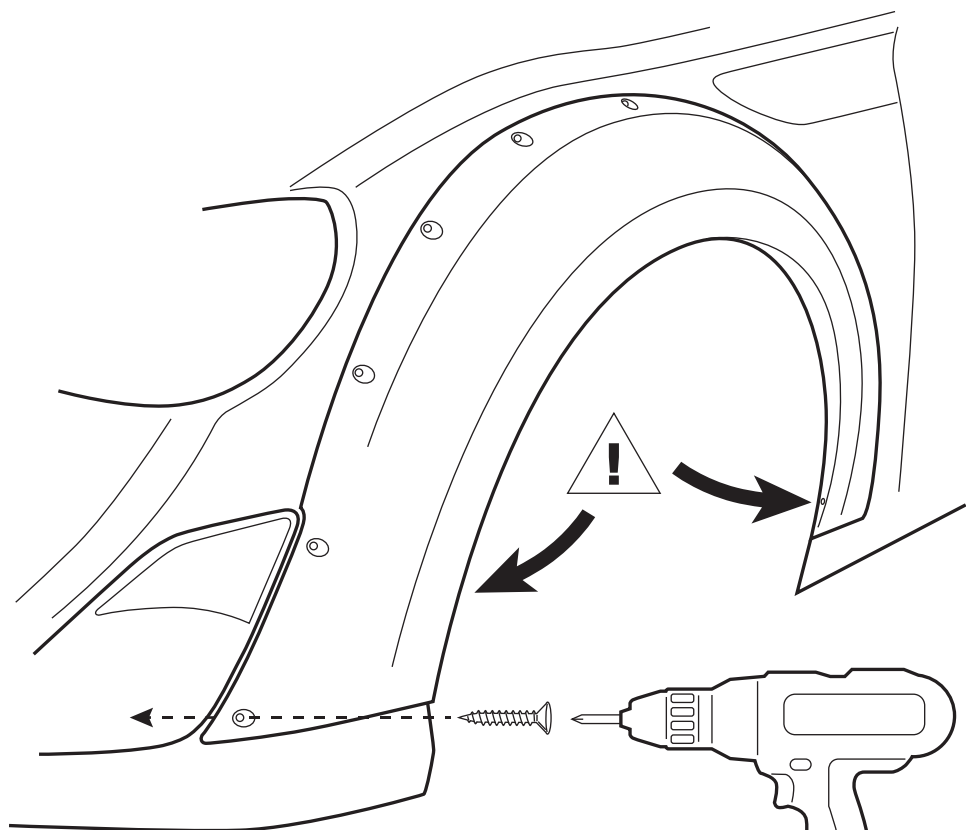

SCION FR-S WIDE BODY FENDER ARCHES
BASIC INSTALLATION GUIDE

ML24

X44

X44

1

2

X44

3